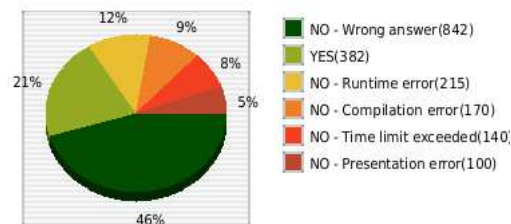

All Runs by Answer

Runs by User and Problem

Users x Problems	A	B	C	D	E	F	G	H	I	J
NATUS VINCERE [ARATB]	0	1 (33%)	0	0	0	0	2 (67%)	0	0	0
NOVATOS ADS [ARATB]	0	1 (100%)	0	0	0	0	0	0	0	0
TEAM HABAY [ARATB]	0	1 (17%)	0	0	0	0	0	0	5 (83%)	0
THE AVENGERS [ARATB]	0	1 (17%)	0	0	0	0	0	0	5 (83%)	0
TOP 1 [ARATB]	0	1 (20%)	0	0	0	0	0	4 (80%)	0	0
stratocode [BAURU]	0	1 (33%)	0	0	0	0	1 (33%)	0	0	1 (33%)
CHAR's [BTCATU]	0	0	0	0	0	0	0	0	0	0
Cicada3301 [BTCATU]	0	0	0	0	0	0	0	0	0	0