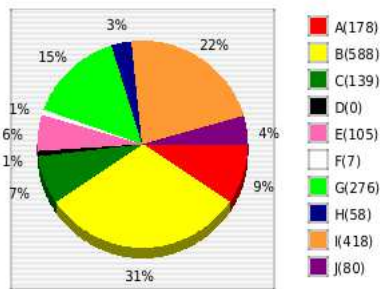

### Statistics

#### Runs by Problem

Problems	Total	Accepted
A 	178	0 (0%)
B 	588	227 (39%)
C 	139	12 (9%)
D 	0	0
E 	105	0 (0%)
F 	7	1 (14%)
G 	276	66 (24%)
H 	58	3 (5%)
I 	418	69 (17%)
J 	80	4 (5%)

Powered by

BOCA

All Runs by Problem