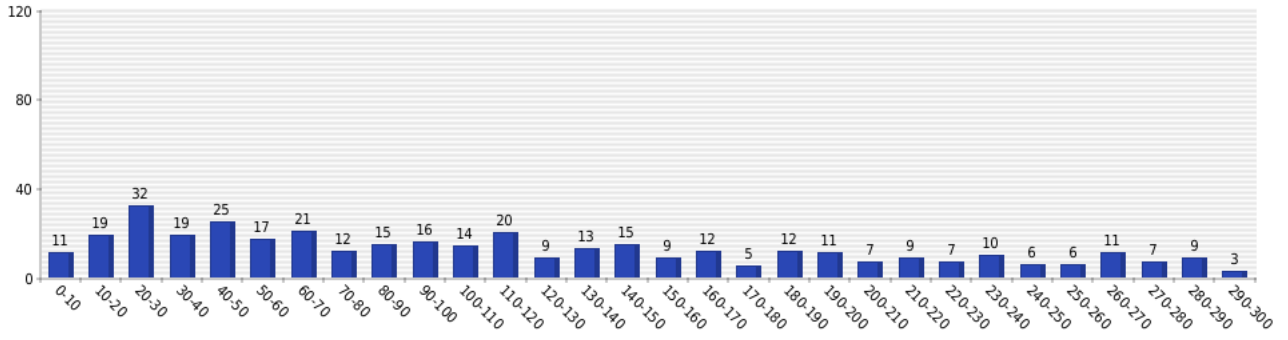

### Runs by Time Period

Powered by

BOCA

Runs by Time Period

Powered by

BOCA

Accepted Runs by Time Period

Powered by BOCA boca-1.5.10. Copyright (c) 2003-2015 BOCA System (bocasystem@gmail.com). All rights reserved.