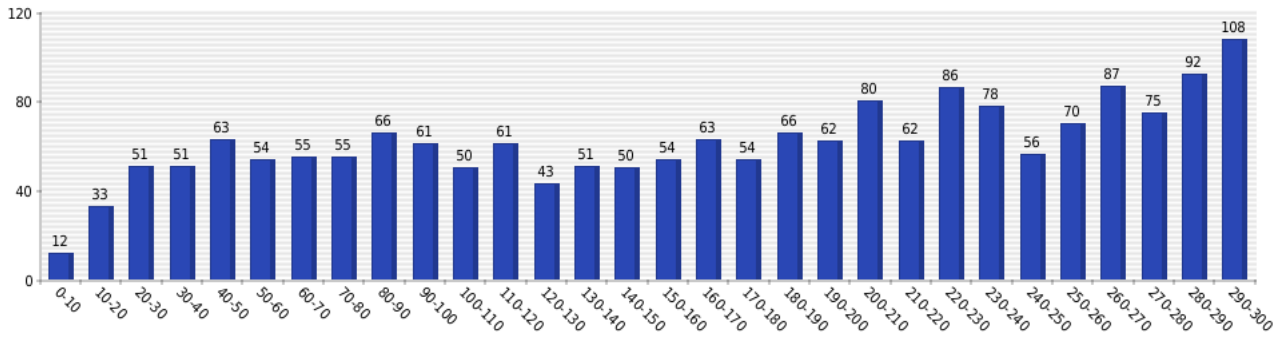

Powered by

BOCA

Runs by Time Period

Powered by

BOCA