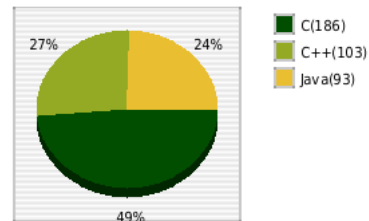

#### Runs by Problem and Language

Problems x Languages	C	C++	Java	Total
A 	55 (31%)	45 (25%)	78 (44%)	178
B 	291 (49%)	152 (26%)	145 (25%)	588
C 	43 (31%)	29 (21%)	67 (48%)	139

D	0	0	0	0
E	38 (36%)	30 (29%)	37 (35%)	105
F	0	7 (100%)	0	7
G	114 (41%)	79 (29%)	83 (30%)	276
H	28 (48%)	15 (26%)	15 (26%)	58
I	220 (53%)	116 (28%)	82 (20%)	418
J	47 (59%)	10 (13%)	23 (29%)	80

**Runs by Language**

Languages	Total	Accepted
C	836	186 (22%)
C++	483	103 (21%)
Java	530	93 (18%)

Powered by

BOCA

All Runs by Language

Powered by

BOCA

Accepted Runs by Language

**Runs by Language and Answer**

Languages x Answers	NO - Compilation error	NO - Presentation error	NO - Runtime error	NO - Time limit exceeded	NO - Wrong answer	YES	Total
C	50 (6%)	62 (7%)	71 (8%)	29 (3%)	438 (52%)	186 (22%)	836
C++	65 (13%)	21 (4%)	11 (2%)	19 (4%)	264 (55%)	103 (21%)	483
Java	55 (10%)	17 (3%)	133 (25%)	92 (17%)	140 (26%)	93 (18%)	530