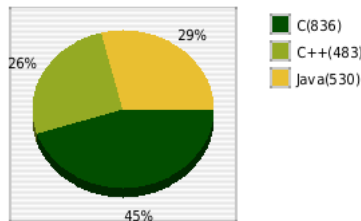

#### Runs by Problem and Language

Problems x Languages	C	C++	Java	Total
A 	55 (31%)	45 (25%)	78 (44%)	178
B 	291 (49%)	152 (26%)	145 (25%)	588
C 	43 (31%)	29 (21%)	67 (48%)	139

D	0	0	0	0
E	38 (36%)	30 (29%)	37 (35%)	105
F	0	7 (100%)	0	7
G	114 (41%)	79 (29%)	83 (30%)	276
H	28 (48%)	15 (26%)	15 (26%)	58
I	220 (53%)	116 (28%)	82 (20%)	418
J	47 (59%)	10 (13%)	23 (29%)	80

**Runs by Language**

Languages	Total	Accepted
C	836	186 (22%)
C++	483	103 (21%)
Java	530	93 (18%)

Powered by

BOCA

All Runs by Language

Powered by

BOCA

Accepted Runs by Language