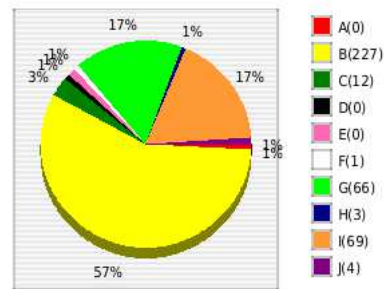

### Statistics

#### Runs by Problem

Problems	Total	Accepted
A 	178	0 (0%)
B 	588	227 (39%)
C 	139	12 (9%)
D 	0	0
E 	105	0 (0%)
F 	7	1 (14%)
G 	276	66 (24%)
H 	58	3 (5%)
I 	418	69 (17%)
J 	80	4 (5%)

Powered by

BOCA

All Runs by Problem

Powered by

BOCA

Accepted Runs by Problem

#### Runs by Problem and Answer

Problems x Answers	NO - Compilation error	NO - Presentation error	NO - Runtime error	NO - Time limit exceeded	NO - Wrong answer	YES	Total
A 	19 (11%)	0	47 (26%)	16 (9%)	96 (54%)	0	178
B 	66 (11%)	46 (8%)	81 (14%)	4 (1%)	164 (28%)	227 (39%)	588
C 	6 (4%)	0	15 (11%)	3 (2%)	103 (74%)	12 (9%)	139
D 	0	0	0	0	0	0	0
E 	13 (12%)	0	8 (8%)	25 (24%)	59 (56%)	0	105
F 	0	0	0	0	6 (86%)	1 (14%)	7
G 	37 (13%)	4 (1%)	36 (13%)	32 (12%)	101 (37%)	66 (24%)	276
H 	2 (3%)	0	9 (16%)	4 (7%)	40 (69%)	3 (5%)	58
I 	21 (5%)	50 (12%)	16 (4%)	19 (5%)	243 (58%)	69 (17%)	418
J 	6 (8%)	0	3 (4%)	37 (46%)	30 (38%)	4 (5%)	80